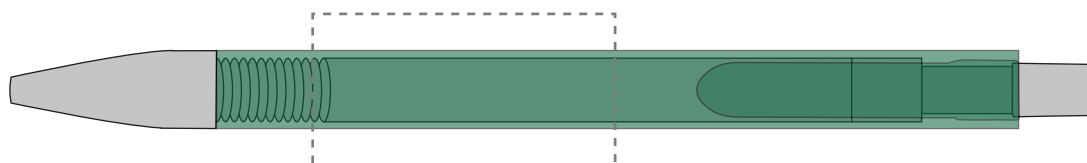

Your Ref:
Our Ref:

Quantity:
Version: 1

Product Code: TPC980901
Product Colour: GREEN

PRINTING CONCERNS:

We stock this item in the following colours

**PANTONE REFERENCE(S)**

- Colour 1
- Colour 2
- Colour 3
- Colour 4

ARTWORK SCALE 100%

ARTWORK SCALE 100%

Print Area:
40mm x 20mm

Product Image for visualisation
- colours may vary

The dashed line is to demonstrate print area and will not appear on your printed item

PLEASE NOTE: